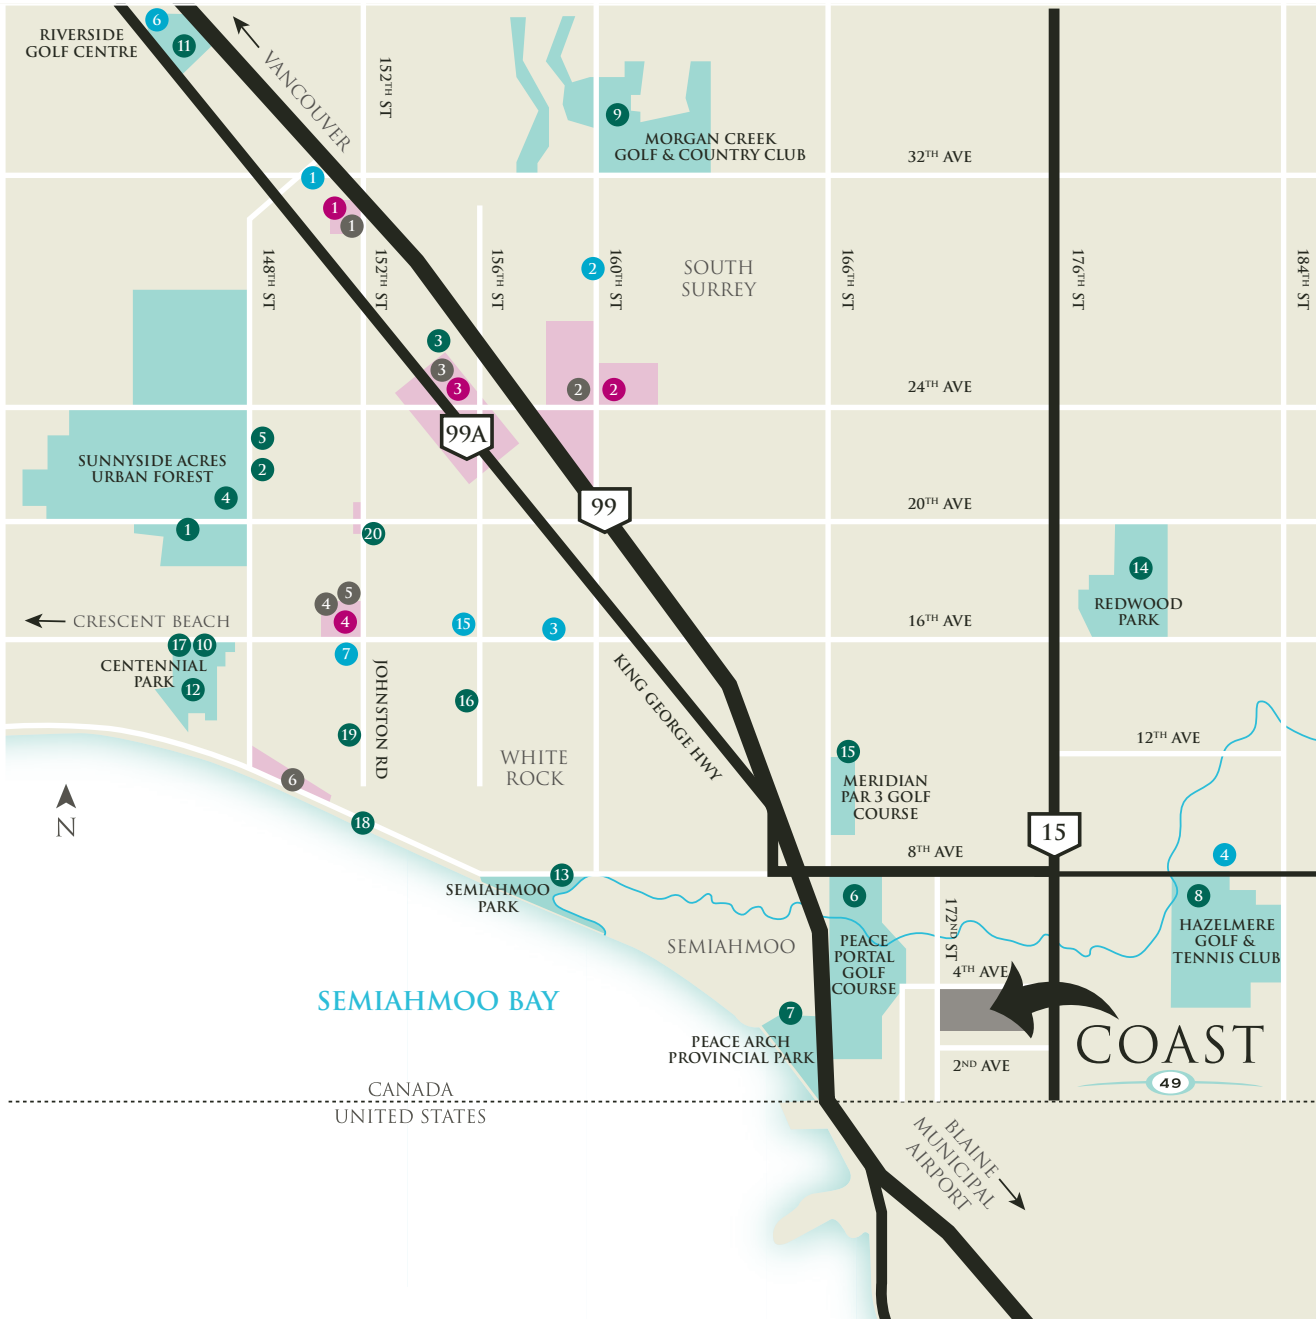

COAST NEIGHBOURHOOD MAP

49

- SHOPPING
- ENTERTAINMENT

- RESTAURANTS
- PUBLIC SERVICES

- 1 Southpoint Exchange Centre
 - Winners
 - Canadian Tire
 - Staples Business Supplies
 - Pier One Imports
 - Urban Barn
 - Choices Market
 - Save On Foods
- 2 Grandview Corners Centre
 - H&M
 - Home Depot
 - Wal-mart
 - Future Shop
 - Pharmasave
- 3 Peninsula Village Mall
 - Safeway
 - BC Government Liquor Store
 - London Drugs
- 4 Semiahmoo Shopping Mall
 - Zellers
- 1 Southpoint Restaurants
 - Keg Steakhouse & Bar
 - Cactus Club Cafe
 - Southpoint Station Pub
 - Milestones Restaurant
 - Black Forest Restaurant & Pub
- 2 Grandview Restaurants
 - Montana's Cookhouse
 - Memphis Blues BBQ House
 - Kami Japanese Restaurant
- 3 Sabatino's Trattoria
- 4 Earls
- 5 White Spot
- 6 Beachside Restaurants
 - The Boathouse Restaurant
 - Giraffe Restaurant
 - Shinjuku Japanese Restaurant
 - Cielo Restaurant
 - Holly's Poultry in Motion
- 1 South Surrey Recreation Centre
- 2 South Surrey Pool
- 3 Sunnyside Pool
- 4 Sunnyside Acres Urban forest
- 5 South Surrey Arena
- 6 Peace Portal Golf Course
- 7 Peace Arch Provincial Park
- 8 Hazelmere Golf & Tennis Club
- 9 Morgan Creek Golf & Country Club
- 10 Centennial Leisure Centre & Arena
- 11 Riverside Golf Centre
- 12 Centennial Park
- 13 Semiahmoo Park
- 14 Redwood Park
- 15 Meridian Par 3 Golf Course
- 16 Coast Capital Playhouse
- 17 Mirimar Village Amphitheatre
- 18 White Rock Pier
- 19 Live Yoga
- 20 Great West Fitness
- 1 Southpoint Daycare
- 2 South Ridge School
- 3 Earl Marriott Secondary
- 4 Hall's Prairie Elementary
- 5 Peace Arch Hospital
- 6 South Surrey Park & Ride
- 7 White Rock Transit Centre